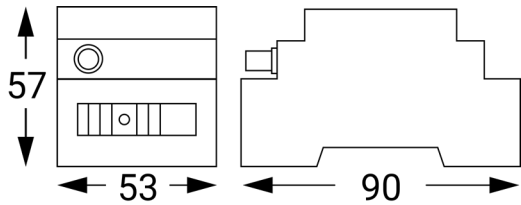

IGATE-WIFI

One relay WiFi gate & garage door opener for enclosure install.