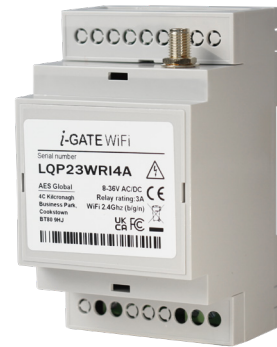

i-GATE WiFi

An innovative IP Switch for gates, barriers and doors!

Elevate your connectivity with our user-friendly IP solution. Choose between Din Rail or iGate Enclosure mounting for adaptability. Connecting seamlessly to 2.4GHz WiFi networks, this compact device ensures clutter-free spaces with a range of up to 50+ yards (depending on router location & obstructions). Simplify your setup and enhance performance with our compact and versatile WiFi Connectivity Solution.

DETAILS	
Weather Rating Din Rail	IP20
Weather Rating Outdoor enclosure	IP67
Relay Type	N/O, N/C & COM (Trigger Only)
Switching Socket (Relay)	3A
Relay pulse time	0.3 sec - 4 sec
Working frequency	WiFi (b/g/n) 2.4Ghz
Network topology	Wireless Communication
Charging block	8-36V AC/DC

Available as an outdoor install via i-Gate enclosure or Din Rail installed into the gate motor.

Voice control via alexa.

Control at your fingertips through our app, ensuring seamless and convenient operation.

Plus, more features coming soon.

*App visuals may vary.

IGATE-WIFI

One relay WiFi gate & garage door opener for enclosure install.

IGATE-WIFI-ENC

One relay WiFi gate & garage door opener in IP rated enclosure for outside install.