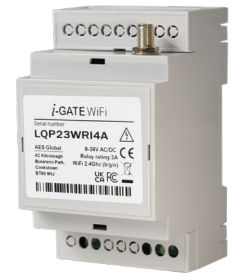

i-GATE WiFi

An innovative IP Switch for gates, barriers and doors!

Elevate your connectivity with our user-friendly IP solution. Choose between Din Rail or iGate Enclosure mounting for adaptability. Connecting seamlessly to 2.4GHz WiFi networks, this compact device ensures clutter-free spaces with a range of up to 50+ yards (depending on router location & obstructions). Simplify your setup and enhance performance with our compact and versatile WiFi Connectivity Solution.

DETAILS	
Weather Rating Din Rail	IP20
Weather Rating Outdoor enclosure	IP67
Relay Type	N/O, N/C & COM (Trigger Only)
Switching Socket (Relay)	3A
Relay pulse time	0.3 sec - 4 sec
Working frequency	WiFi (b/g/n) 2.4Ghz
Network topology	Wireless Communication
Charging block	8-36V AC/DC

Available as an outdoor install via i-Gate enclosure or Din Rail installed into the gate motor.

Voice control via alexa.

Control at your fingertips through our app, ensuring seamless and convenient operation.