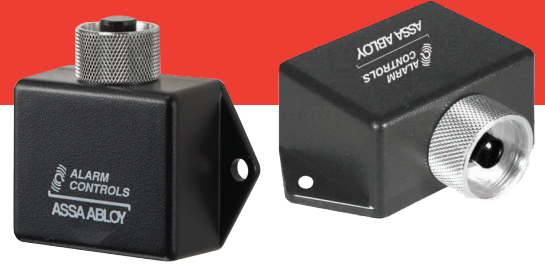

TS-18, TS-19, TS-20

Under Desk Door Release

The TS-18, TS-19, and TS-20 are push button controlled under desk/counter door releases for remote control of doors and access controls. Ideal for front desk and reception or hard to wire areas that require discreet control of locking devices.

Features

Standard Features

- **TS-18** with momentary action switch
- **TS-19** with one N/O and one N/C momentary action switch, can be used with either provided switch
- **TS-20** with alternate action switch ; can be used with either provided switch
- Black ABS plastic box with two mounting ears
- Surface mounted push button protected with 1" guard ring
 - Depressing push button operates switch contacts

Options

- **TS-18D** with DPDT switch
- **TS-20D** with DPDT switch

Specifications

Certifications & Listings

- UL 636 listed
- CSA certified components

Electrical

- **TS-18, TS-20** SPDT contacts rated 4A at 28 VDC
- **TS-18, TS-20** Switch terminated with 12" leads
- **TS-19** momentary contacts rated .75A at 125 VDC