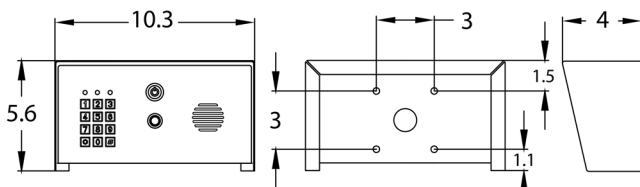

603 - PEDESTAL UNIT