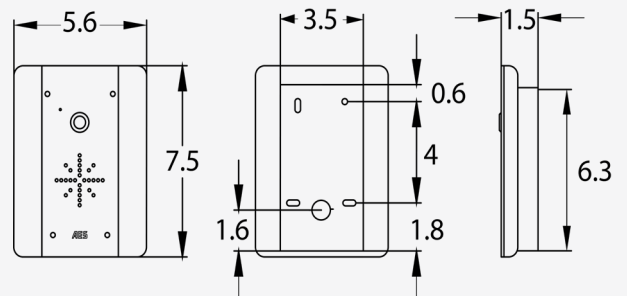

Transmitter & handset.

**603-PB-US (NON-KP)**

**603-PBK-US**

603 - PEDESTAL UNIT

603 - ARCHITECTURAL NON KP

ARCHITECTURAL MODELS Stylish black/steel panels with backlighting. Blue buttons & blue backlighting.