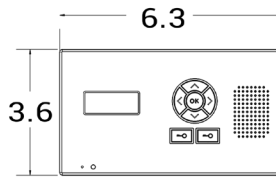

### Audio Handsets

Additional handsets (up to total of 4 max per intercom, which can be a mix and match of both styles.)

**DECT-EH-EU**

Handsfree Handset comes with charging base & power supply.

**DECT-HF-EH-EU**