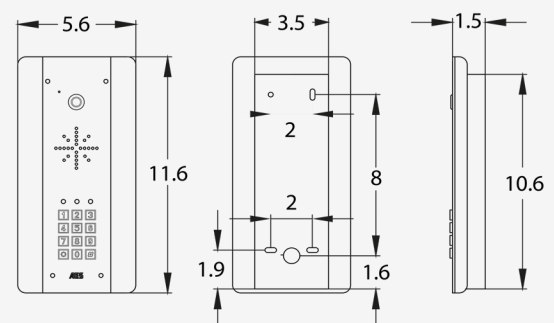

603 - ARCHITECTURAL WITH KP

For kits with the desk/wall-mounted handsfree handset.

Add HF to product code:

603-HF-ABK-US