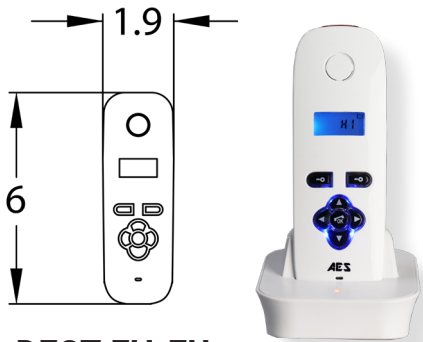

DECT 603 Accessories

Audio Handsets

Additional handsets (up to total of 4 max per intercom, which can be a mix and match of both styles.)

DECT-EH-EU

Handsfree Handset comes with charging base & power supply.

Handsfree Handset comes with wall mount bracket & power supply.