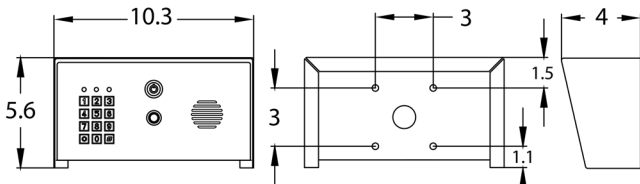

SLIM-HF-PB-US (NON-KP)

SLIM-HF-PBK-US

SLIM-HF-EH-B-US

**H175 X L48
X W20**

SLIM - PEDESTAL UNIT

SLIM - ARCHITECTURAL NON KP

ARCHITECTURAL MODELS Stylish black/steel panels with backlighting. Blue buttons & blue backlighting.