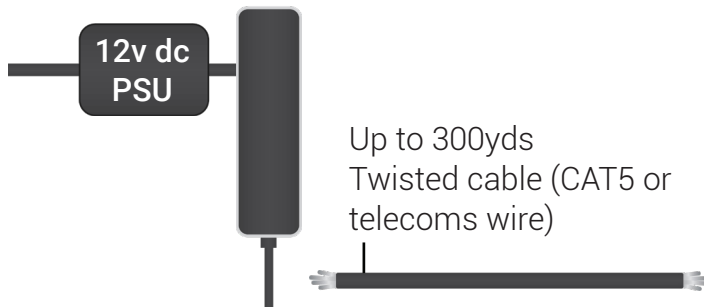

SLIM

Wired Audio Intercom System

- Up to 4 handsets per system.
- Curved profile stylish handset available in black.
- 150yds typical cabled range using twisted pair cables.
- 24V dc 2A power supply included*. (Handsets 12v dc)

Indoor Speech Unit
Wired up to 4 handset per system.

Outdoor Speech Unit
Other speech panels available with or without keypad.

*Additional 12V, 1 amp power supply for longer cable runs available. **PSU-12V-EU**

DETAILS	
Power	24v dc (24c dc 2A included) (Handsets 12v dc)
Working Distance	150yds on 24AWG CAT5 cable
Weather Rating	IP55
Wiring	3 Wire or 5 wire option
Relays	2
Relays Type	N/O momentary 4 second pulse
Keypad codes/Prox cards	1200 total across 3 relays

Each kit contains, a speech panel, power supply and install manual. handsfree wall-mounted handset (up to 4 handsets per system, sold separately).

PEDESTAL MODELS – All black panels with blue lighting.