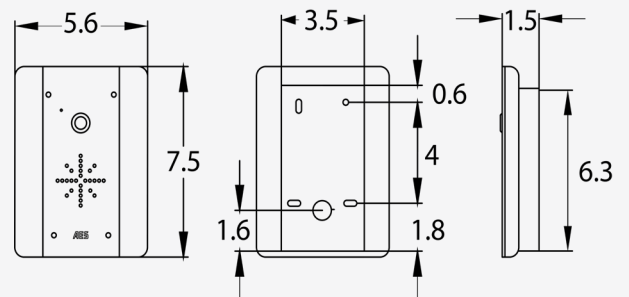

SLIM-HF-PB-US (NON-KP)

SLIM-HF-PBK-US

SLIM-HF-EH-B-US

**H175 X L48
X W20**

SLIM - PEDESTAL UNIT

SLIM - ARCHITECTURAL NON KP

ARCHITECTURAL MODELS Stylish black/steel panels with backlighting. Blue buttons & blue backlighting.

SLIM - ARCHITECTURAL WITH KP

SLIM-HF-AB-US (NON-KP)

SLIM-HF-ABK-US

For kits with the white wall-mounted handsfree handset*.

Add **W** to product code:

SLIM-HF-ABK-W-US

SLIM-HF-EH-W-US

Subject to availability*