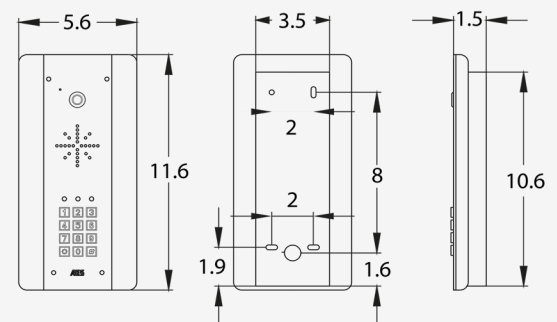

SLIM-HF-PB-US (NON-KP)

SLIM-HF-PBK-US

SLIM-HF-EH-B-US

**H175 X L48
X W20**

SLIM - PEDESTAL UNIT

SLIM - ARCHITECTURAL NON KP

ARCHITECTURAL MODELS Stylish black/steel panels with backlighting. Blue buttons & blue backlighting.

SLIM - ARCHITECTURAL WITH KP

SLIM-HF-AB-US (NON-KP)

SLIM-HF-ABK-US

For kits with the white wall-mounted handsfree handset*.

Add **W** to product code:

SLIM-HF-ABK-W-US

SLIM-HF-EH-W-US

Subject to availability*