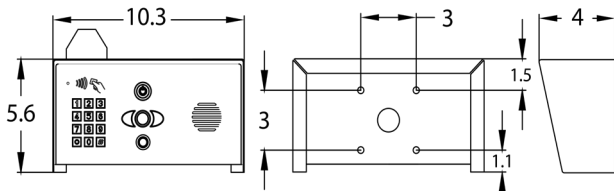

MON-11-US

Android monitor with SMART APP installed (use the play store to update the app). The Mon-11 can be purchased as an added accessory to all kits.

- Wall mount touch screen monitor (1280x800 Resolution), compatible with the Praetorian system.
- 10.1 inch screen IPS LCD android screen.
- Wi-Fi, Ethernet & Bluetooth connections. Complete with wall mount bracket.

PRODUCT DIMENSIONS

4G - PEDESTAL

IP - PEDESTAL

PRAE - ARCHITECTURAL WITH KP