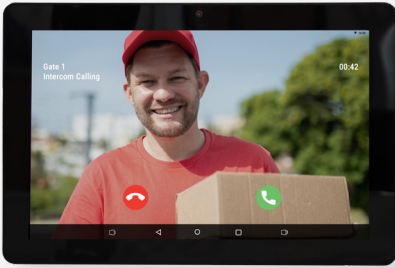

Grant access remotely - Send a command to the gate motor via the app to open your gates etc.

Multi-User - Add up to 8 maximum devices per Intercom ID. (incl ADMIN user. 4 maximum for optimal performance.)

Each kit contains a video speech panel, power supply, prox cards, install manual and Wi-Fi antenna.

PEDESTAL MODELS

PRAE-IP-PBPK-US

PRAE-IP-PSPK-US

PRAE-IP-ABPK-US

PRAE-IP-ASPK-US

ARCHITECTURAL MODELS Stylish black/ steel panels with backlighting.

MON-11-US

Android monitor with SMART APP installed (use the play store to update the app). The Mon-11 can be purchased as an added accessory to all kits.

- Wall mount touch screen monitor (1280x800 Resolution), compatible with the Praetorian system.
- 10.1 inch screen IPS LCD android screen.
- Wi-Fi, Ethernet & Bluetooth connections. Complete with wall mount bracket.