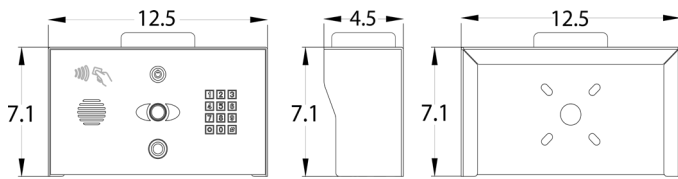

MON-11-US

Android monitor with SMART APP installed (use the play store to update the app). The Mon-11 can be purchased as an added accessory to all kits.

- Wall mount touch screen monitor (1280x800 Resolution), compatible with the Praetorian system.
- 10.1 inch screen IPS LCD android screen.
- Wi-Fi, Ethernet & Bluetooth connections. Complete with wall mount bracket.

PRODUCT DIMENSIONS

4G - PEDESTAL

IP - PEDESTAL

PRAE - ARCHITECTURAL WITH KP