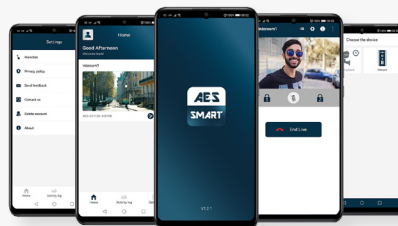

PRAETORIAN GUARD

IP - 4G Video Telephone Entry System

Connect via a 4G Access Point via sim card or WiFi, LAN Cable (Sold as separate kits) (Dualband WIFI. 2.4 & 5.8G wifi (IEEE 802.11 b/g/n/a/c).

*HD camera with digital video motion sensor.

Installer / User App

Speak & view your visitors from anywhere in the world!

The ***AES SMART APP** is used control the Praetorian Guard Intercom. New user interface, ensuring a more user-friendly experience and improved functionality.

Grant access remotely - Send a command to the gate motor via the app to open your gates etc.

Multi-User - Add up to 8 maximum devices per Intercom ID. (incl ADMIN user. 4 maximum for optimal performance.)