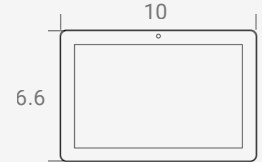

MON-11-US

Android monitor with SMART APP installed (use the play store to update the app). The Mon-11 can be purchased as an added accessory to all kits.

- Wall mount touch screen monitor (1280x800 Resolution), compatible with the Praetorian system.
- 10.1 inch screen IPS LCD android screen.
- Wi-Fi, Ethernet & Bluetooth connections. Complete with wall mount bracket.