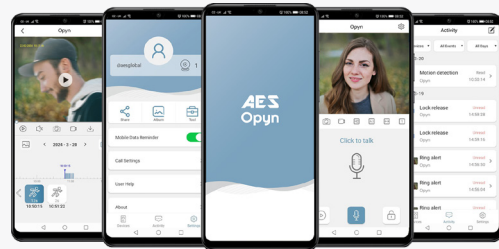

Opyn-Pro

IP Video Intercom

Introducing the Opyn-Pro, the latest addition to our Opyn range. We've integrated our Opyn technology into our iconic intercom design.

Interact with your caller no matter where you are. Stay connected anytime, anywhere.

Establish a connection using IP/LAN connection. 4G kits offer internet access through a 4G router with a compatible SIM card.

2x Relays.

Nightvision.

LED Luminance (Night time).

Voice Control via Alexa/Google Integration.

**The Opyn-Pro's design may be subject to change.*

Opyn App

Set automatic opening times via Opyn app.

Scan QR code unlock. Ability to set validity time & the number of uses or make both unlimited.

Motion detection alerts, use app to playback footage from online server.

View live camera feed via app.

Image/Video download.

Multiple users/devices same account online in app.

Ability to add 3 customized voicemail messages and set one to play when the call is not accepted.

Activity Log to view history from the past 7 days.