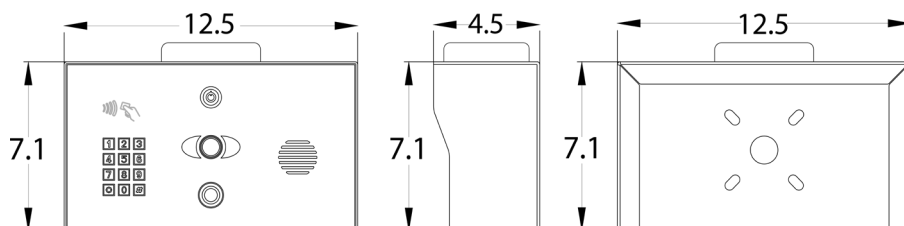

WIFIA-10-KIT

2.4Ghz Wifi Antenna with 10m Lead. Including a mounting bracket.

*The Opyn-Pro's design may be subject to change.