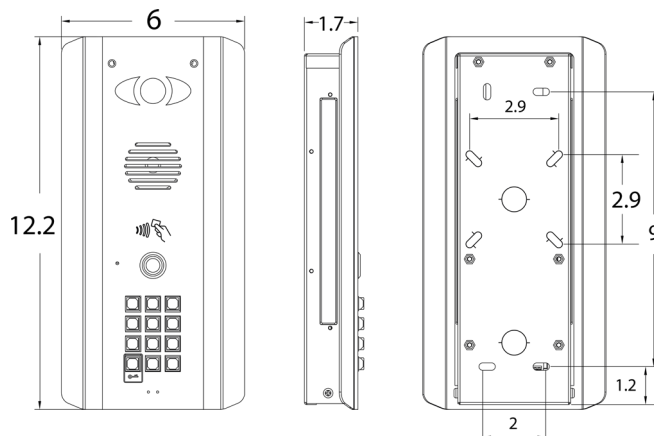

WIFIA-10-KIT

2.4Ghz Wifi Antenna with 10m Lead. Including a mounting bracket.

*The Opyn-Pro's design may be subject to change.