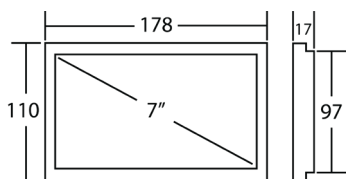

OPYN-MON-DESK