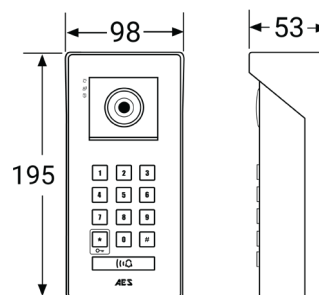

Kits & part numbers

OPYN-4G-IBK

Kit comes with hooded imperial video intercom in black powder coated with white light illumination. 4G modem, SIM card options & power supply.

Works with our multi network AESIM.

aesglobaltelecom.com

OPYN-IP-IBK

Kit comes with hooded imperial video intercom in black powder coated with white light illumination. Power supply included.

*Wifi antenna sold separately.

*For a more reliable connection, we recommend using a ethernet cable or 4G connection.

WIFIA-10-KIT or WIFIA-2-KIT

2.4Ghz Wifi Antenna with 10m or 2m Lead, including a mounting bracket.

OPYN 45 Degree Bracket

Ensure your Opyn Video Intercom is positioned exactly where it needs to be. The new 45° Angle Bracket makes installation more flexible and improves usability for both drivers and pedestrians.

OPYN-MON

IP - Touch Screen Monitor. The Opyn monitor can be purchased as an added accessory to all kits.

- Wall mountable touch screen monitor (1024x600 Resolution), compatible with the Opyn range.
- 7 Inch IPS Screen.
- SIP Integration.
- IP Camera Integration.
- Android App Integration.
- Wi-Fi & Ethernet connections.

*A desk mount bracket is available. (Sold separately)