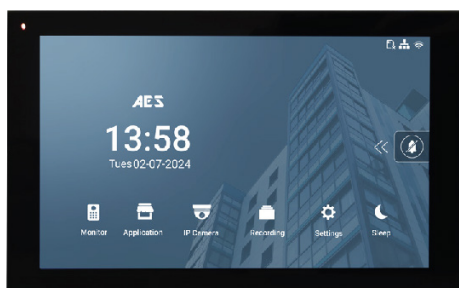

Ensure your Opyn Video Intercom is positioned exactly where it needs to be. The new 45° Angle Bracket makes installation more flexible and improves usability for both drivers and pedestrians.

OPYN-MON

IP - Touch Screen Monitor. The Opyn monitor can be purchased as an added accessory to all kits.