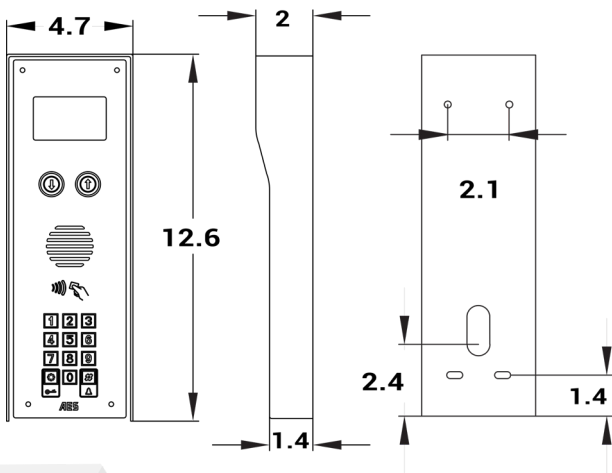

MULTI-CLASSIC IMPERIAL