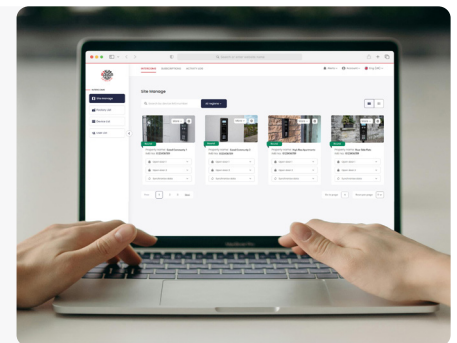

DETAILS

Dial Out Numbers per Apartment	3 per apartment (1500 Total)	Relays	2
Keypad Codes per Apartment (6 digit)	1 per apartment (500 Total)	Relay Type	N/C and N/O
Prox Cards/Tags per Apartment	3 per apartment (1500 Total)	Relay Load	2 amps, 24v ac max
Automatic Trigger Events per Week	10	Power Consumption	310mA on dial out, 2amp peak demand
Modem Models	4G EU, 4G USA, 4G AUS/NZ	Power Supply	24v dc (24v dc 2A adaptor included)

VISITOR CODES/CARDS

	Permanent	Time-restricted	Temporary
Visitor Prox Cards, Keypad Codes (4 digits), Caller ID	250	250	50