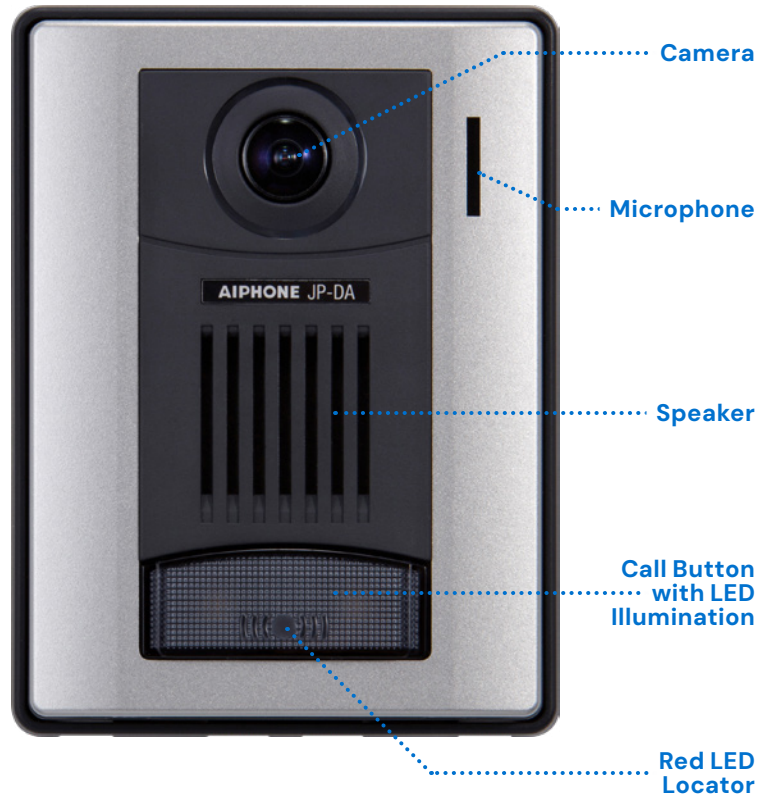

### Video Door Station

The JP-DA is a surface-mount plastic video door station that is available in the JPS-4AED box set or sold separately. The station includes a camera, microphone, speaker, and call button with low-light LED.

It connects to the JP-4MED answering station up to 330' away using 18AWG 2-conductor solid core cable. This can be extended to 980' with the optional JPW-BA long distance adaptor and 851602 cable.

When the call button on the door station is pushed, the answering stations will ring and the video from the door station will be displayed. Two-way communication is established when the call is answered.

- **PTZ camera**
- **Two-way hands-free communication**
- **Call button LED automatically turns on in low-light conditions**
- **2-conductor wiring**
- **Sold separately and as part of the JPS-1AED box set**

**Power Source** Supplied by answering station

**Communication** Hands-free

**Camera** Type: 1/4" CMOS  
View Area: 100° vertical x 170° horizontal

**Min Illumination** 5 lux

**Operating Temp** 14°~ 140°F (-10°~ 60°C)