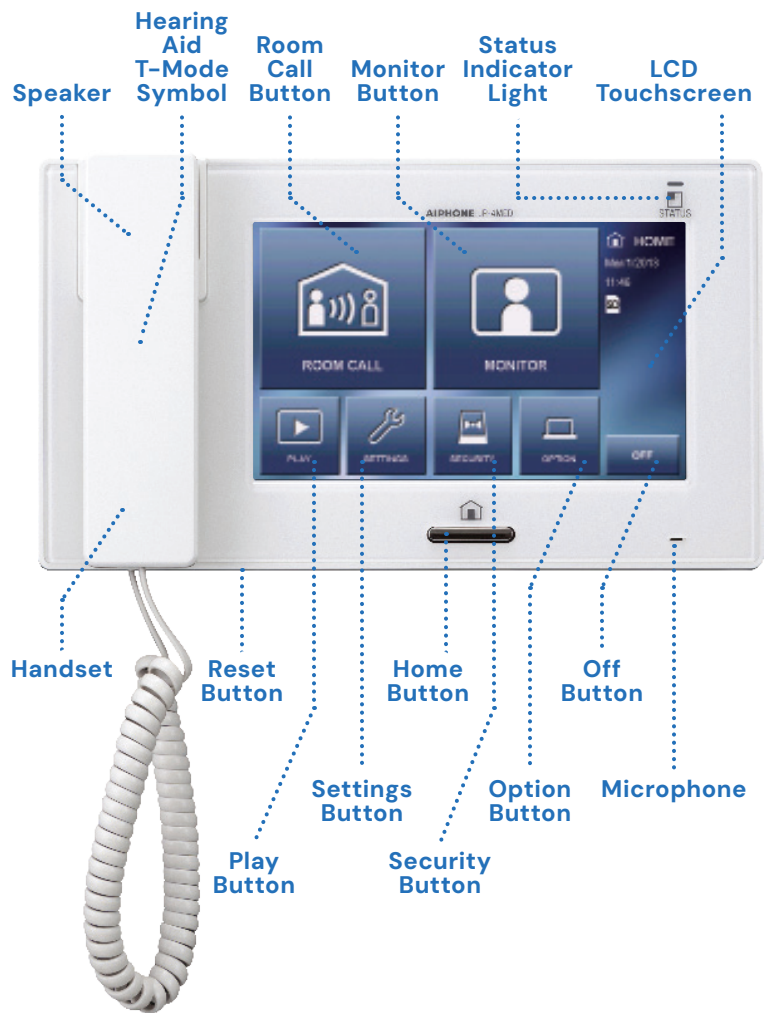

JP-4MED

Video Sub Answering Station

The JP-4MED is a video answering station that can connect up to four video door stations and seven video sub answering stations in a JP Series system. It has a 7" LCD touchscreen and allows for handset (duplex) and hands-free (VOX) communication.

This station has a door release button for the user to allow visitor entry. The JP-4MED is also equipped with PTZ camera and brightness controls, giving the user different options to vary the camera angle and camera lighting for better visibility.

The JP-4MED is available in three box sets, which are defined below.

- **7" touchscreen LCD**
- **TAA compliant**
- **Picture Memory**
- **Door release**
- **PTZ and brightness control**
- **Eight selectable call tones**
- **Station partitioning**
- **All call to inside stations**
- **Continuous room monitoring**
- **Video out**

Box sets include one JP-4MED answering station, one PS-2420UL power supply, and one video door station.

- JPS-4AED: JP-DA plastic surface-mount station
- JPS-4AEDV: JP-DV zinc die cast surface-mount station
- JPS-4AEDF: JP-DVF stainless steel flush-mount station