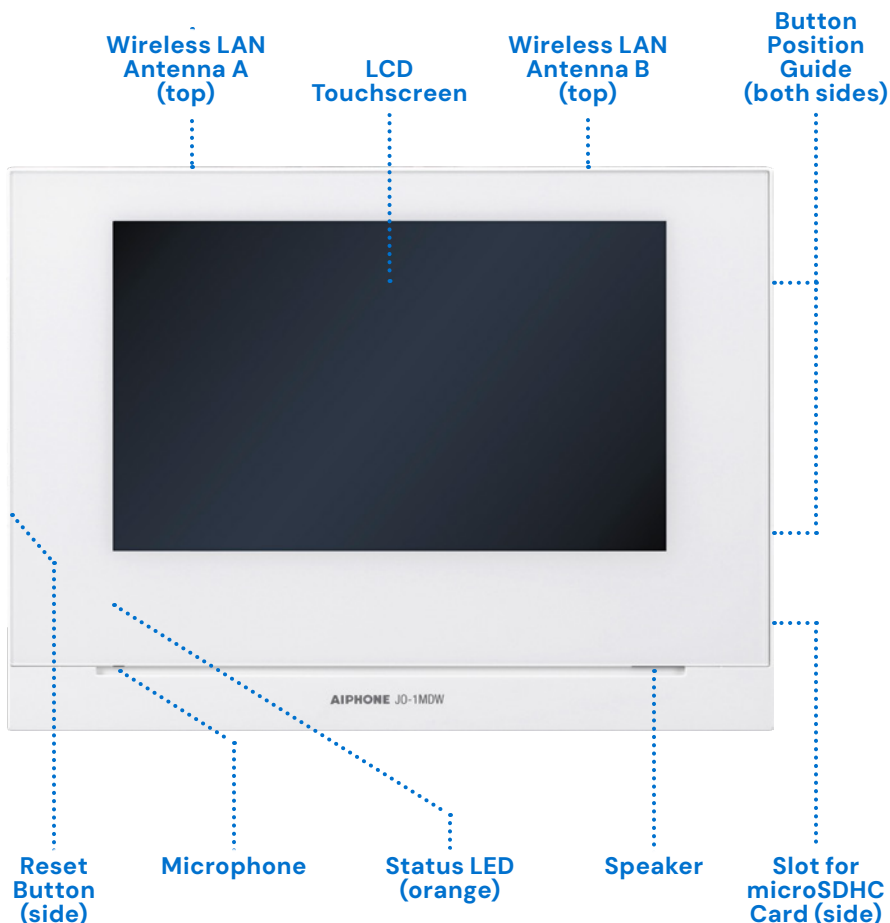

JO-1MDW

App-Compatible Video Answering Station

The JO-1MDW is a 7" touchscreen answering station that supports up to eight mobile apps, which provides the ability to answer calls and release the door from anywhere.

Communication is VOX or touch-to-talk communication. Calls can be recorded to internal memory (up to 10 calls) or to external memory (up to 1,000 calls). These calls can be viewed on the answering station or via any registered mobile app.

The JO-1MDW is available in three box sets, which are defined below. It is also sold separately.

- **7" touchscreen**
- **App capable (up to 8 apps)**
- **Video memory**
- **microSD™ card increases memory (4GB–32GB FAT32 – not included)**
- **VOX or touch-to-talk communication**
- **Expansion station available (JO-1FD)**
- **Simple wire connection to door**
- **Box sets ensure correct system configuration**

Box sets include one JO-1MDW answering station, one PS-1820UL power supply, and one video door station.

JOS-1AW: JO-DA plastic surface-mount station

JOS-1VW: JO-DV zinc die cast surface-mount station

JOS-1FW: JO-DVF stainless steel flush-mount station