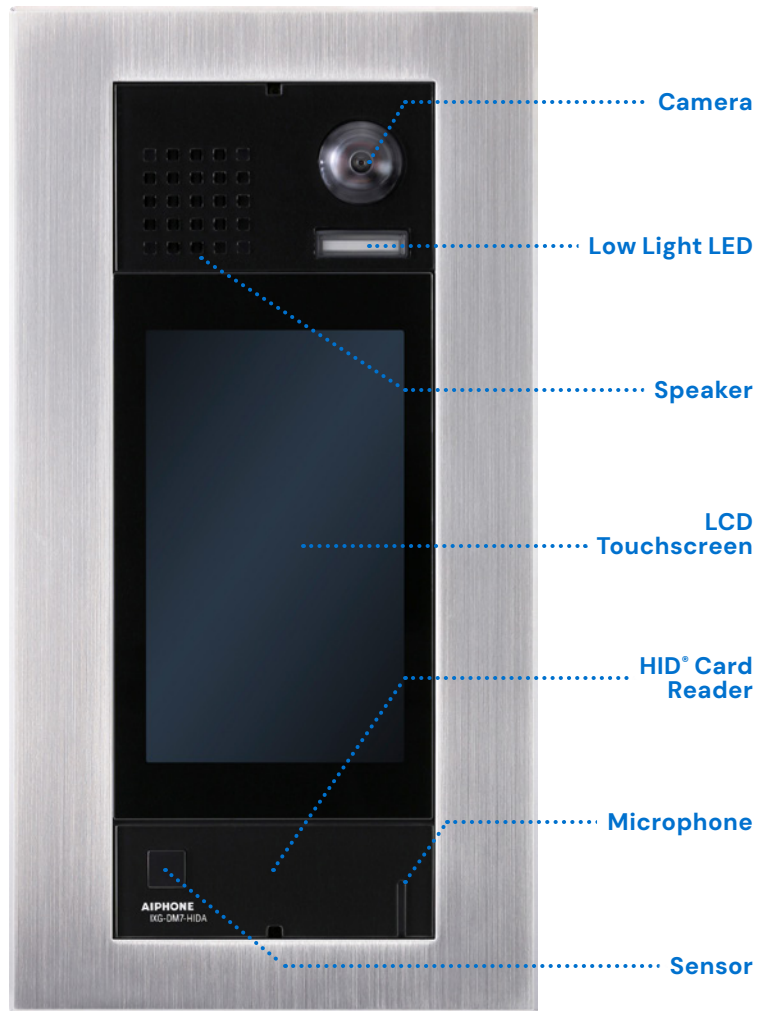

## IP Video Entrance Station

The IXG-DM7-HIDA is an IP video entrance station for the IX|IXG Series multi-tenant system. It is equipped with a 7" LCD directory screen that can be used to call a tenant or enter an access code.

Up to 9,999 names/numbers can be stored in the station. A motion sensor will activate the screen when the visitor approaches. Once a call is placed, the visitor will be displayed on the tenant station or app using the 720p HD camera.

The station is equipped with an HID® card reader for card access. It supports Prox or iCLASS® 26 bit cards. Up to 10 entrance stations can be assigned per unit and multiple units can be supported by one system.

- **7" touchscreen**
- **PoE compliant**
- **On-board recording with microSD™ card**
- **Simple user interface**
- **Hands-free communication**
- **720p HD camera**
- **Up to 9,999 names/numbers can be stored**
- **Programmable contact inputs and outputs**
- **T-coil hearing aid compatibility**
- **Motion sensor to activate LCD**
- **Built-in HID® reader for card access, supports 26-bit Wiegand formats only**
- **Stainless steel panel**
- **Rugged IP65 and IK08 ratings**