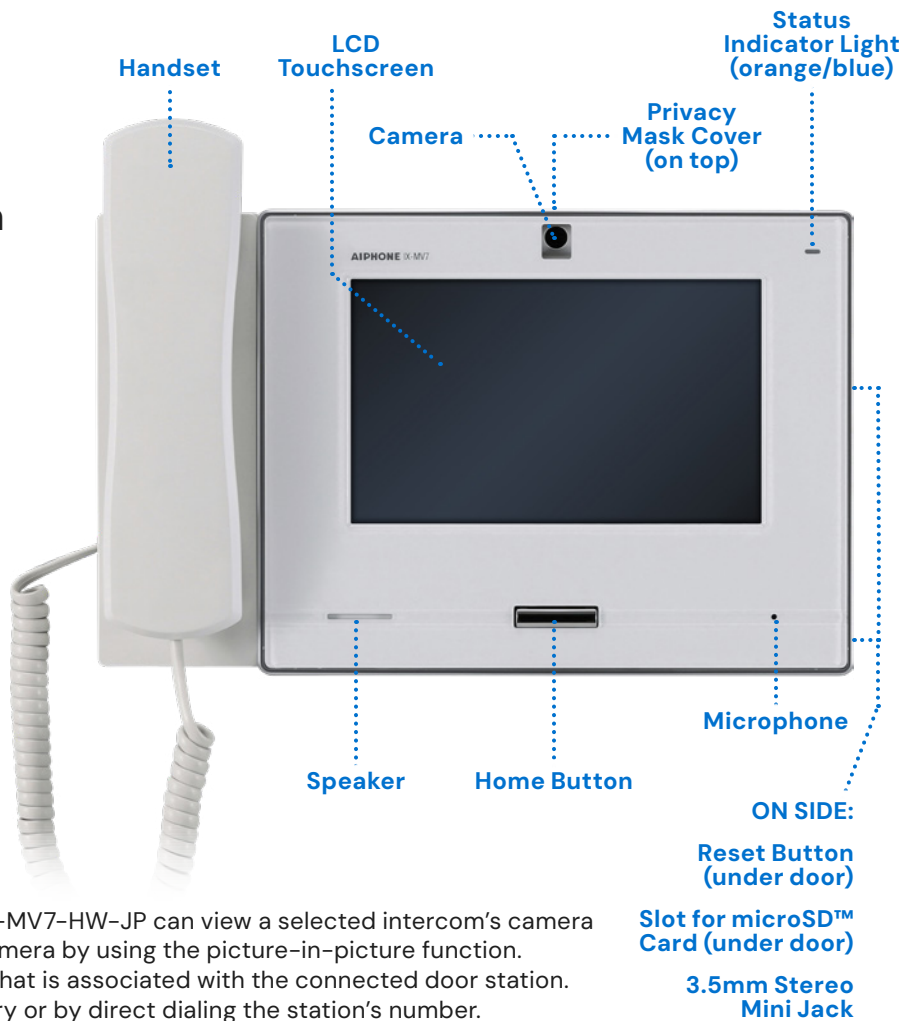

## IP Video Answering Station

The IX-MV7-HW-JP is a TAA-compliant IP answering station with a 7" touchscreen. It connects to a network using Cat-5e/6 cable and is SIP compliant. The included desk stand can be used or the station can be mounted to a wall.

Audio and video of active conversations can be stored on a microSD™ card. Each IX-MV7-HW-JP can be used to monitor one station or scan monitor up to 500 stations within its address book. It has line supervision and scheduled device check of all addressed stations. It can page all units or select groups of units. The bell schedule can handle up to 50 events per day.

The answering station has eight speed dial buttons that can be used to call, page, monitor, or control a contact closure.

It has a camera with privacy shutter. The IX-MV7-HW-JP can view a selected intercom's camera as well as an associated ONVIF® Profile S camera by using the picture-in-picture function. Door release will only unlock the entrance that is associated with the connected door station. Stations can be called by using the directory or by direct dialing the station's number.

- **Made in Japan and qualified for TAA requirements**
- **7" LCD touchscreen**
- **Fixed video camera with privacy shutter**
- **SIP compliant**
- **500 station address book**
- **ONVIF® Profile S compliant**
- **Multi-angled desk stand (30°, 45°, 60°)**
- **Memory can be expanded with microSD™ card**
- **PoE (802.3af)**
- **Two contact outputs**
- **Four trigger inputs**
- **8Ω 0.5W speaker output**
- **600Ω audio input**