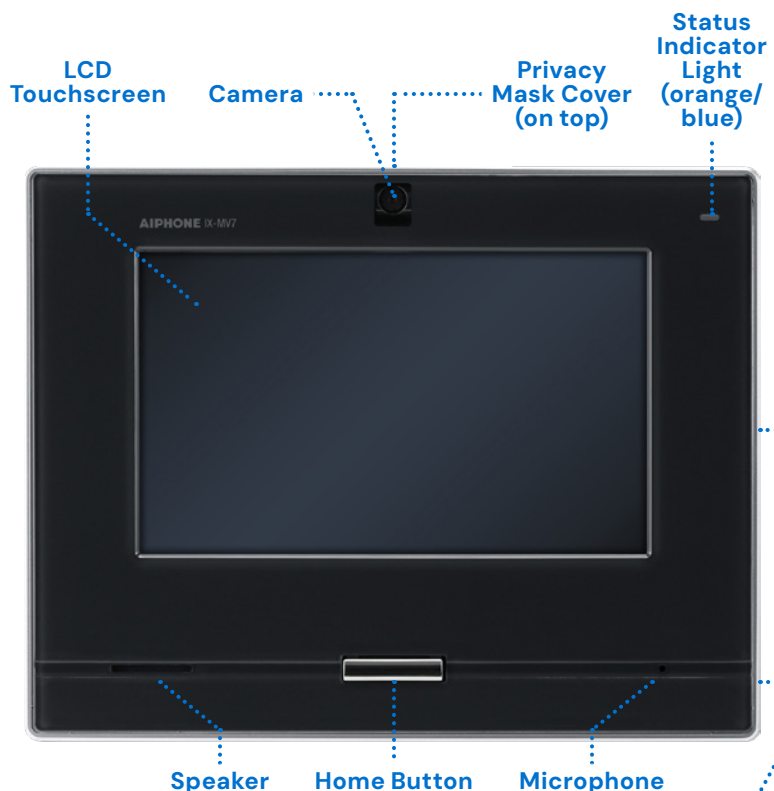

IX-MV7-B

IP Video Answering Station

The IX-MV7-B is an IP video answering station with a 7" touchscreen. It connects to a network using Cat-5e/6 cable and is SIP compliant. The included desk stand can be used or the station can be mounted to a wall.

Audio and video of active conversations can be stored on a microSD™ card. Each IX-MV7-B can be used to monitor one station or scan monitor up to 500 stations within its address book. It has line supervision and scheduled device check of all addressed stations. It can page all units or select groups of units. The bell schedule can handle up to 50 events per day.

The answering station has eight speed dial buttons that can be used to call, page, monitor, or control a contact closure. It has a camera with privacy shutter. The IX-MV7-B can view a selected intercom's camera as well as an associated ONVIF® Profile S camera by using the picture-in-picture function. Door release will only unlock the entrance that is associated with the connected door station. Stations can be called by using the directory or by direct dialing the station's number.

ON SIDE:
Reset Button (under door)
Slot for microSD™ Card (under door)
3.5mm Stereo Mini Jack

- **7" LCD touchscreen**
- **Fixed video camera with privacy shutter**
- **SIP compliant**
- **500 station address book**
- **ONVIF® Profile S compliant**
- **Multi-angled desk stand (30°, 45°, 60°)**
- **Memory can be expanded with microSD™ card**
- **PoE (802.3af)**
- **Two contact outputs**
- **Four trigger inputs**
- **8Ω 0.5W speaker output**
- **600Ω audio input**